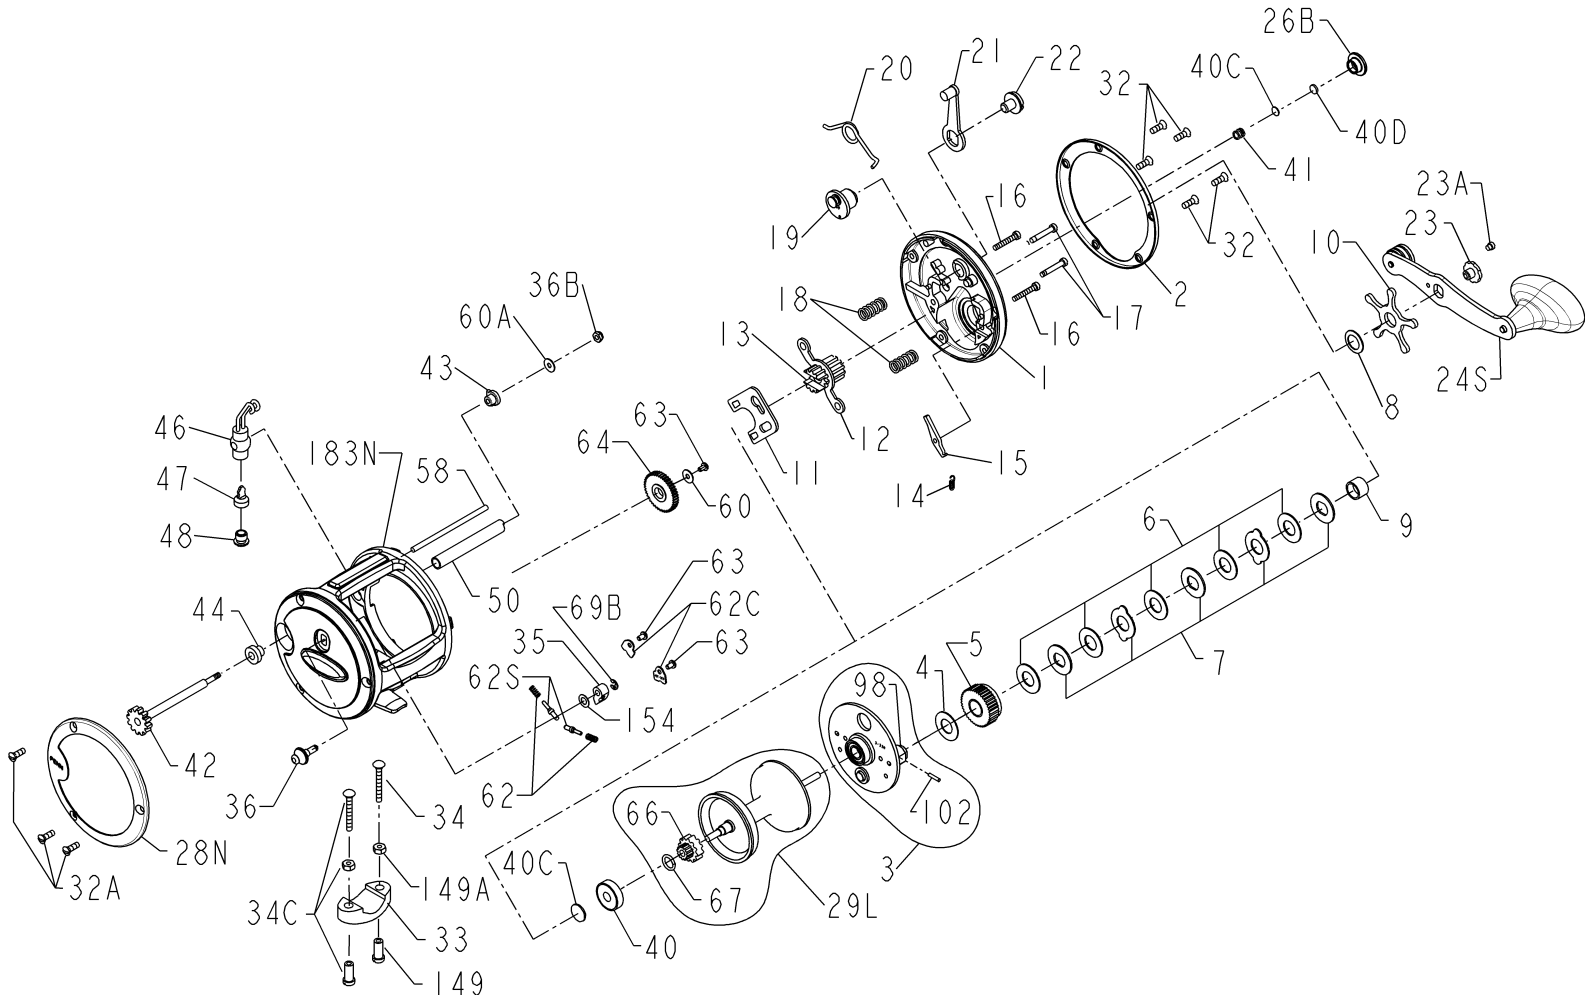

PARTS LIST FOR MODEL 330GT2

NOTE: NOT ALL PARTS AT THE SAME SCALE

KEY NO.	PART NO.	DESCRIPTION
1	001 330	Right Side Plate
2	002 330	Side Ring
3	003 330	Bridge Assembly
4	004 349	Fiber Washer
5	005N320	Main Gear
6	006 320	Friction Drag Washer (5 req.)
7	007C970	Metal Drag Washer (Set of 5)
8	008 349	Tension Spring
9	009 320	Spacing Sleeve
10	010 349	Star Drag
11	011 330	Eccentric Jack
12	012 060	Pinion Yoke
13	013N330	Pinion Gear
14	014 330	Dog Spring
15	015 330	Dog
16	016 113H	Lower Bridge Screw (2 req.)
17	017 113H	Upper Bridge Screw (2 req.)
18	018 060	Clutch Spring (2 req.)
19	019 330	Eccentric Cam
20	020 155	Eccentric Spring
21	021 309	Eccentric Lever Assembly
22	022 060CH	Eccentric Screw
23	023 114	Handle Assembly Screw
23A	110 060	Handle Lock Screw
24S	024S225	Handle Assembly
26B	026B330	Spool Tension Control Cap
28N	028N330	Left Side Ring
29L	029L330	Spool Assembly
32	032 017	R.S. Plate Screw (5 req.)
32A	032 310	L.S. Ring Screw (3 req.)
33	033 113	Rod Clamp
*	*033R200	*Ringed Rod Clamp (Optional)
34	034 045	Clamp Screw Only (2 req.)
34C	034C045	Clamp Screw Kit
35	035 310N	Click Tongue
36	036 330	Click Button
36B	036 700	Worm Shaft Nut
40	040 320	Ball Bearing
40C	040C320	Metal Thrust Washer (2 req.)
40D	040D320	Rubber Thrust Washer
41	041 330	Right Side Thrust Spring
42	042 330N	Worm Assembly
43	043 330	Right Side Worm Bearing
44	044 330	Left Side Worm Bearing
46	046 330N	Line Guide Carriage
47	047 975	Pawl
48	048 330N	Pawl Cover Screw
50	050T330	Worm Shield
58	058 330	Line Guide Post
60	060 320	Idler Gear Washer
60A	060 320	Worm Gear Washer
62	062A310	Click Spring (2 req.)
62C	062C321LH	Click Spring Cover (2 req.)
62S	062S310	Click Pin (2 req.)
63	063 500S	Idler Gear Screw (3 req.)
64	064 330	Idler Gear
66	066 320	Spool Gear Click Ratchet
67	067 009	Spool Gear Lock Ring
69B	069B600	Click Button Retaining Ring
98	098 320	Gear Sleeve w/Pin
149	149 045	Clamp Nut Only (2 req.)
149A	149 200	Hex Nut Only (2 req.)
154	154 117	Click Button Washer
183N	183N330	Frame Assembly