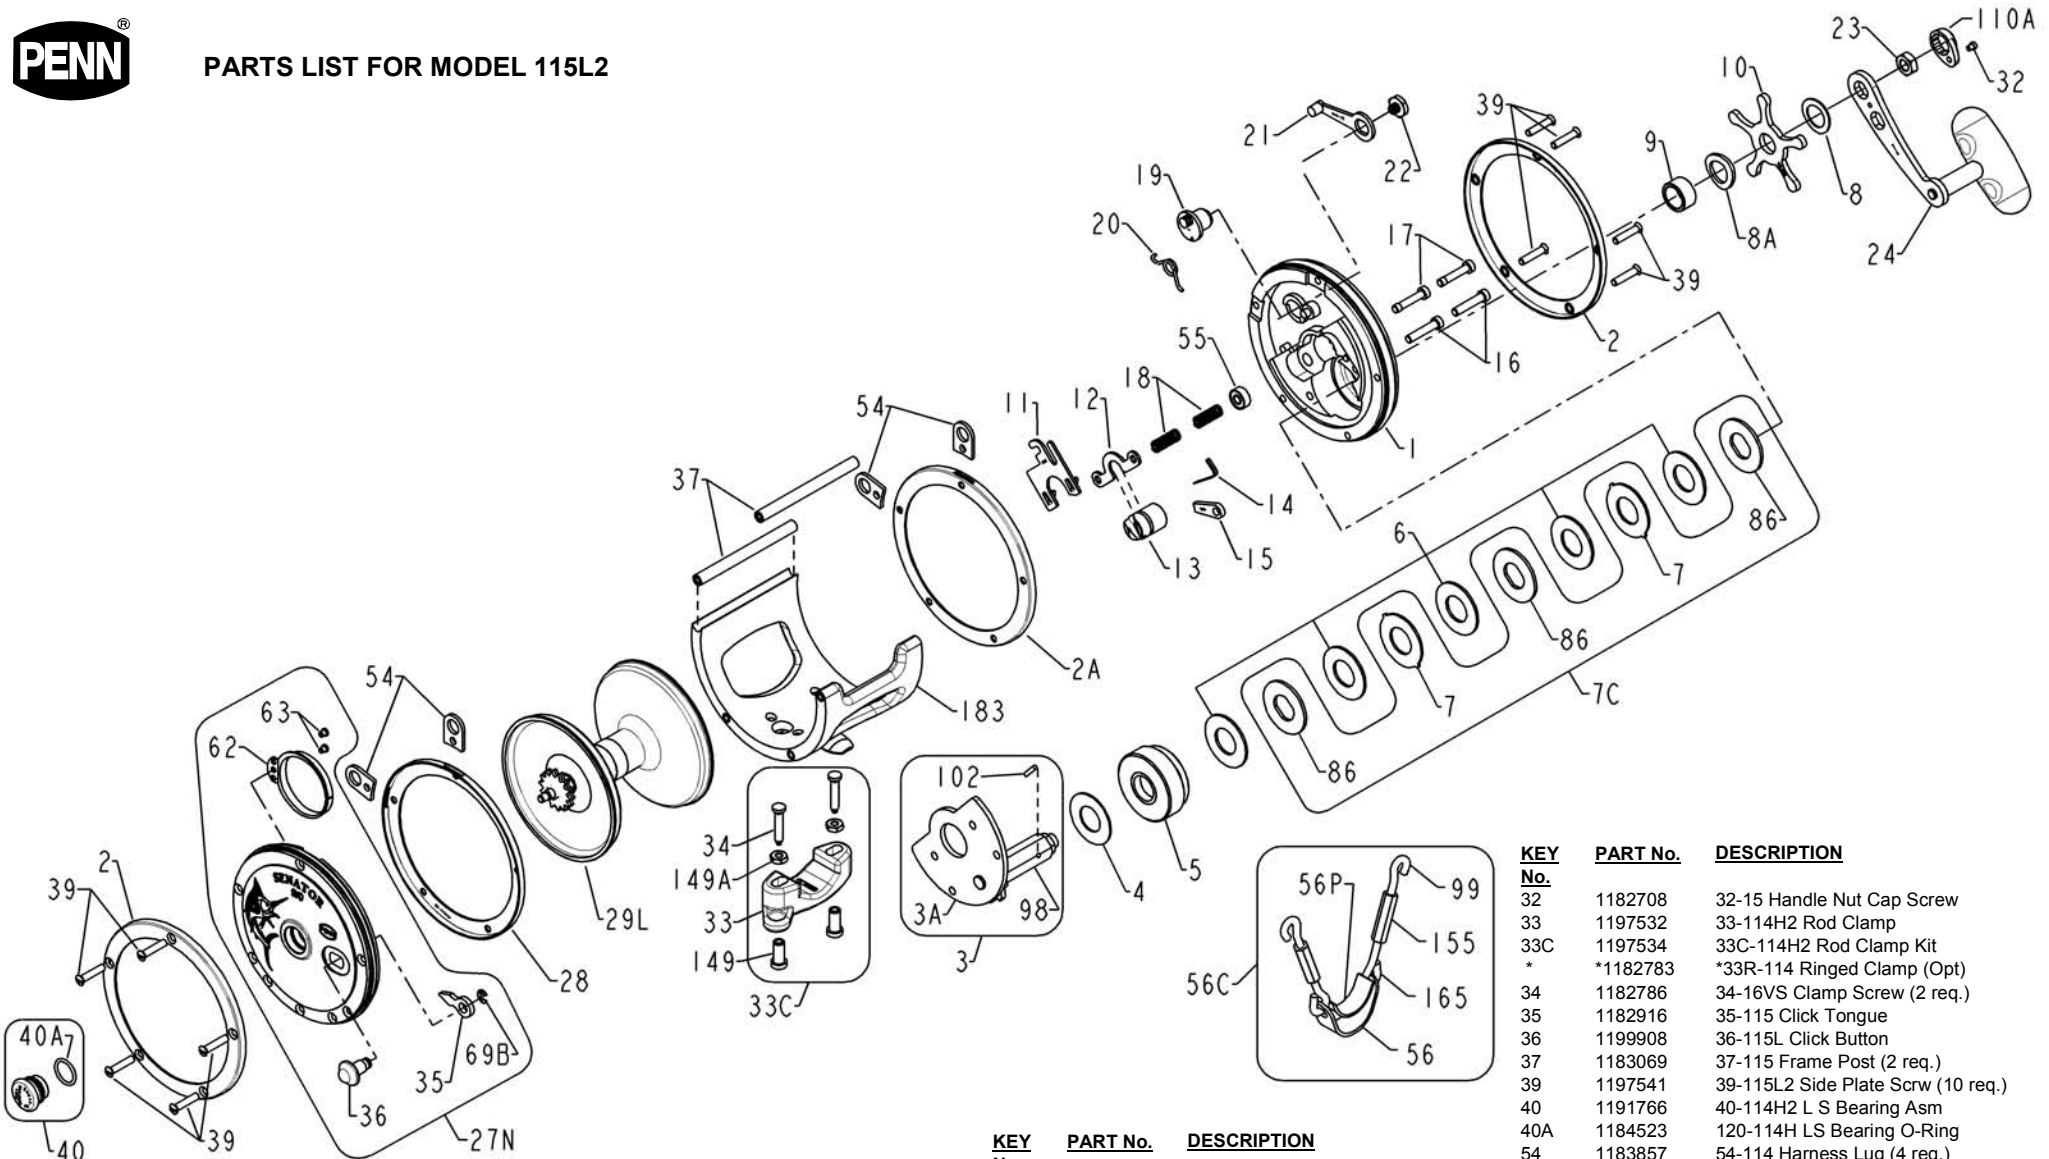

**PARTS LIST FOR MODEL 115L2**

<u>KEY No.</u>	<u>PART No.</u>	<u>DESCRIPTION</u>
1	1197485	1-115L2 Right Side Plate
2	1197492	2-115L2O Outer RS Ring (2 req.)
2A	1197491	2-115L2i Inner Side Ring
3	1197504	3-115L2 Bridge Assembly
3A	1197505	3-115L2-1 Bridge Sub-Asm
4	1180766	4-115 Fiber Washer
5	1180848	5-115 Main Gear
6	1180911	6-115 Drag Washer (5 req.)
7	1181011	7-115 Metal Ear Washer (2 req.)
7C	1199906	7C-115 Drag Washer Set
8	1181067	8-114 Tension Spring
8A	1181068	8-115 Tension Spring
9	1202934	9-115L2 Spacing Sleeve
10	1181185	10-114 Star Drag Wheel

<u>KEY No.</u>	<u>PART No.</u>	<u>DESCRIPTION</u>
11	1181235	11-115 Eccentric Jack
12	1181262	12-114 Pinion Yoke
13	1191106	13-115 Pinion
14	1181397	14-116 Dog Spring
15	1181439	15-115 Dog
16	1181572	16-114 Bridge Screw (2 req.)
17	1181596	17-114 Bridge Screw (2 req.)
18	1181618	18-114 Clutch Spring (2 req.)
19	1181665	19-115 Eccentric
20	1181766	20-114 Eccentric Spring
21	1181845	21-114 Eccentric Lever
22	1197514	22-114H2 Eccentric Screw
23	1197515	23-114H2 Handle Nut
24	1197519	24-114H2 Handle Asm
27N	1191474	27N-115 L.S. Plate Asm
28	1197528	28-115L2i Inner L.S. Ring
29L	1182514	29L-115 Spool Assembly